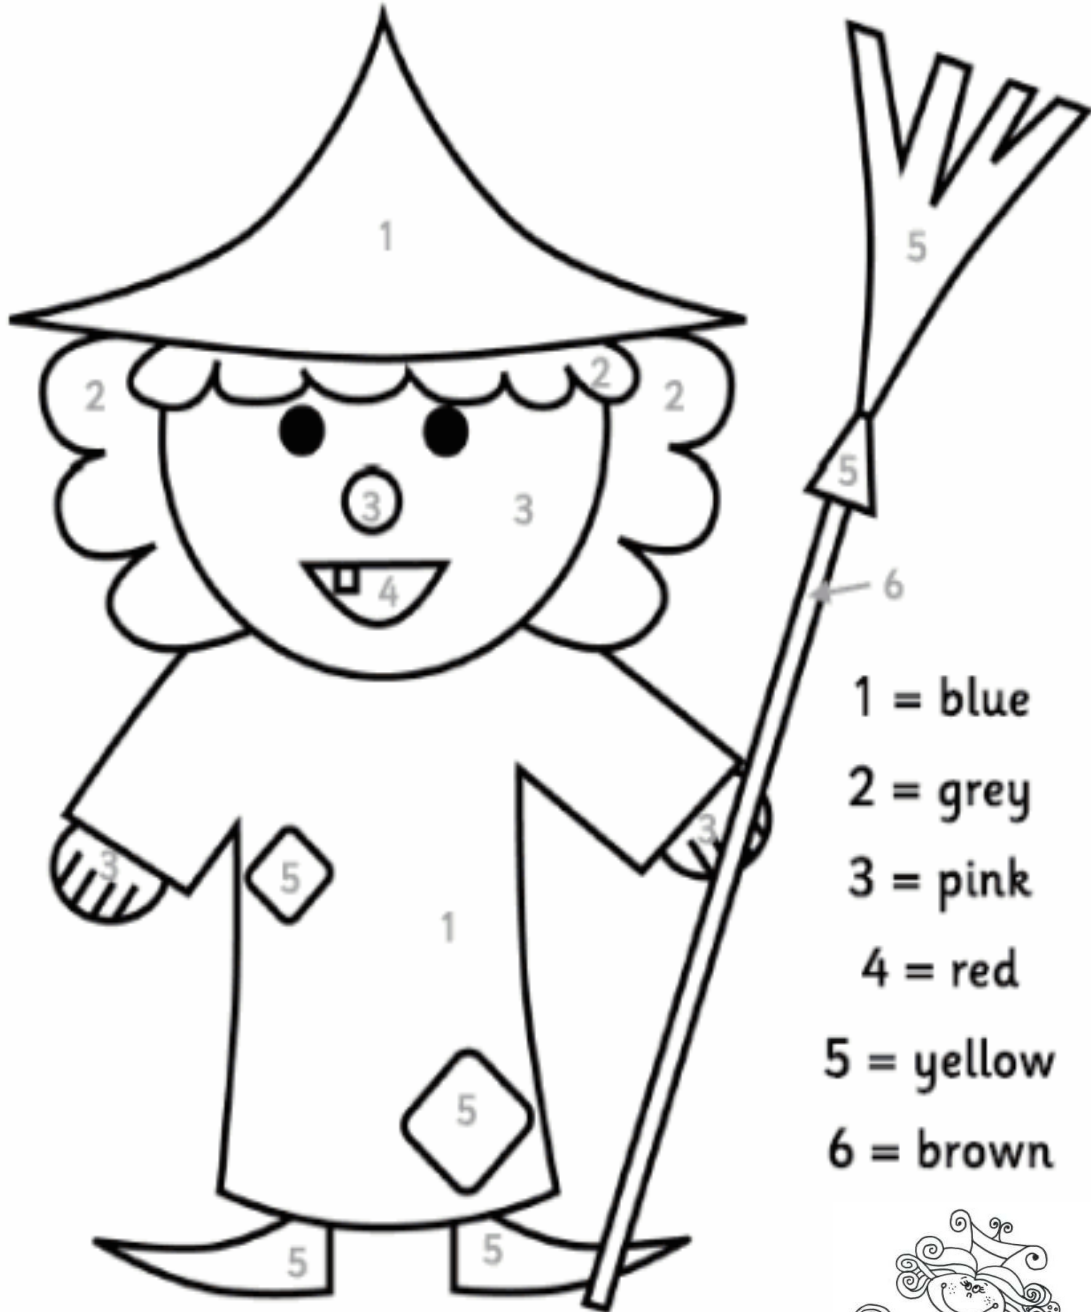

# Witch Colour by Number

*Bello! I'm Mirtilla! I'm a WITCH!*

- 1 = blue
- 2 = grey
- 3 = pink
- 4 = red
- 5 = yellow
- 6 = brown

FATA BIGNOLA PRESENTA ...STREGA MIRTILLA